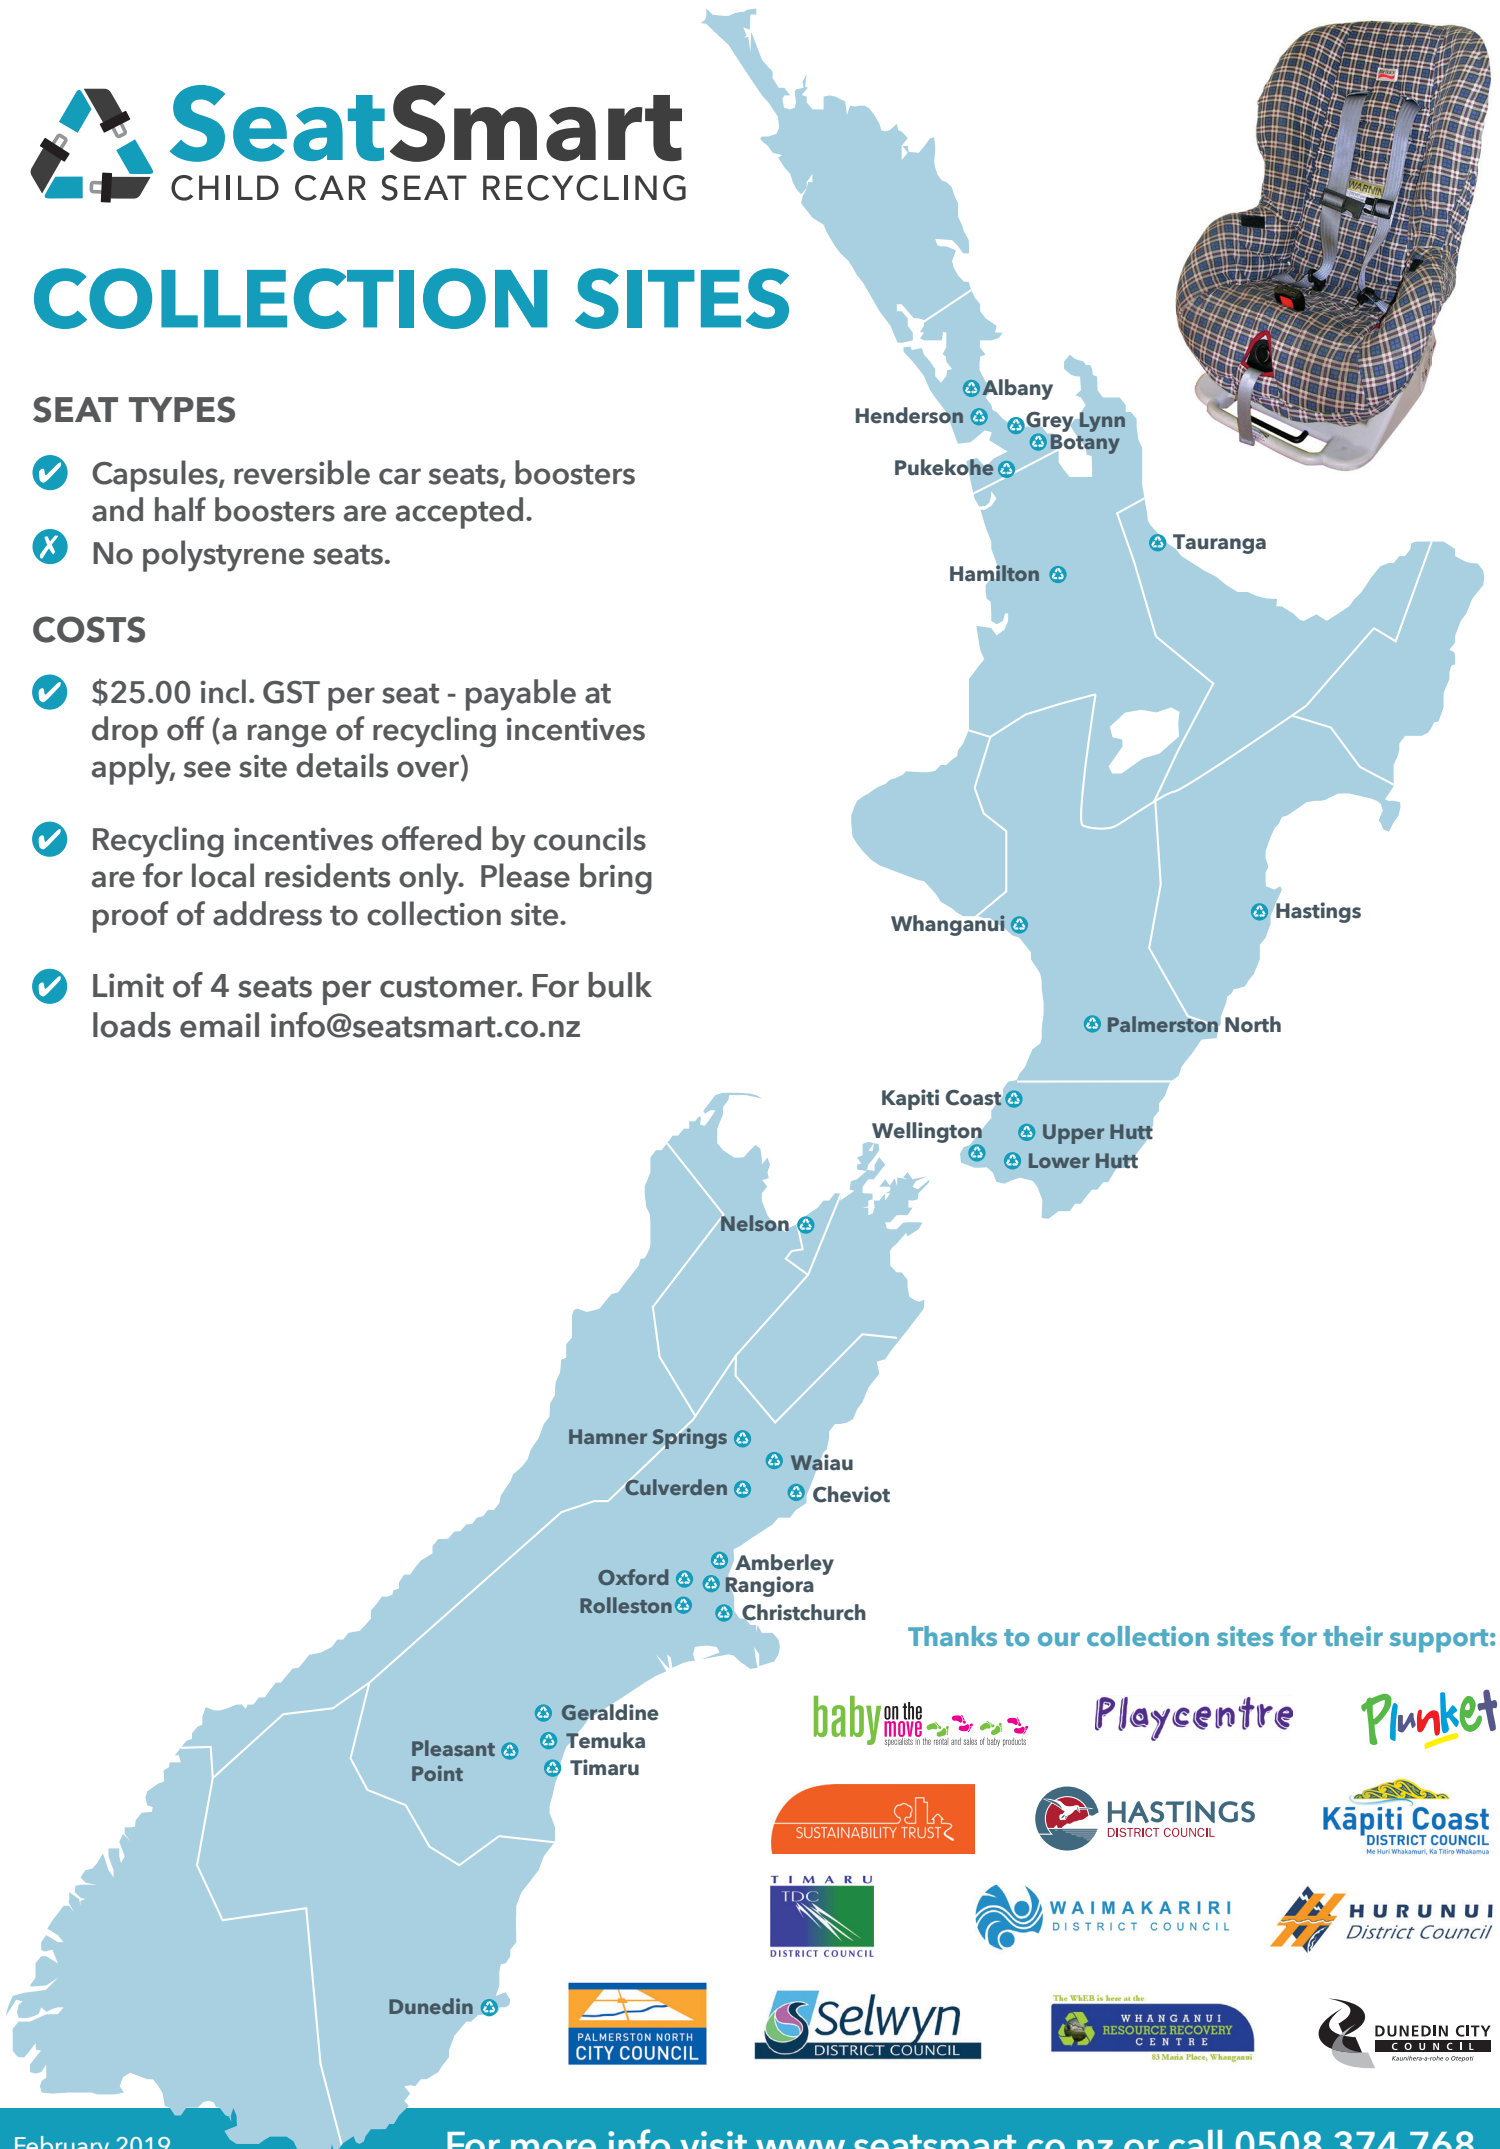

COLLECTION SITES

SEAT TYPES

- ✓ Capsules, reversible car seats, boosters and half boosters are accepted.
- ✗ No polystyrene seats.

COSTS

- ✓ \$25.00 incl. GST per seat - payable at drop off (a range of recycling incentives apply, see site details over)
- ✓ Recycling incentives offered by councils are for local residents only. Please bring proof of address to collection site.
- ✓ Limit of 4 seats per customer. For bulk loads email info@seatsmart.co.nz