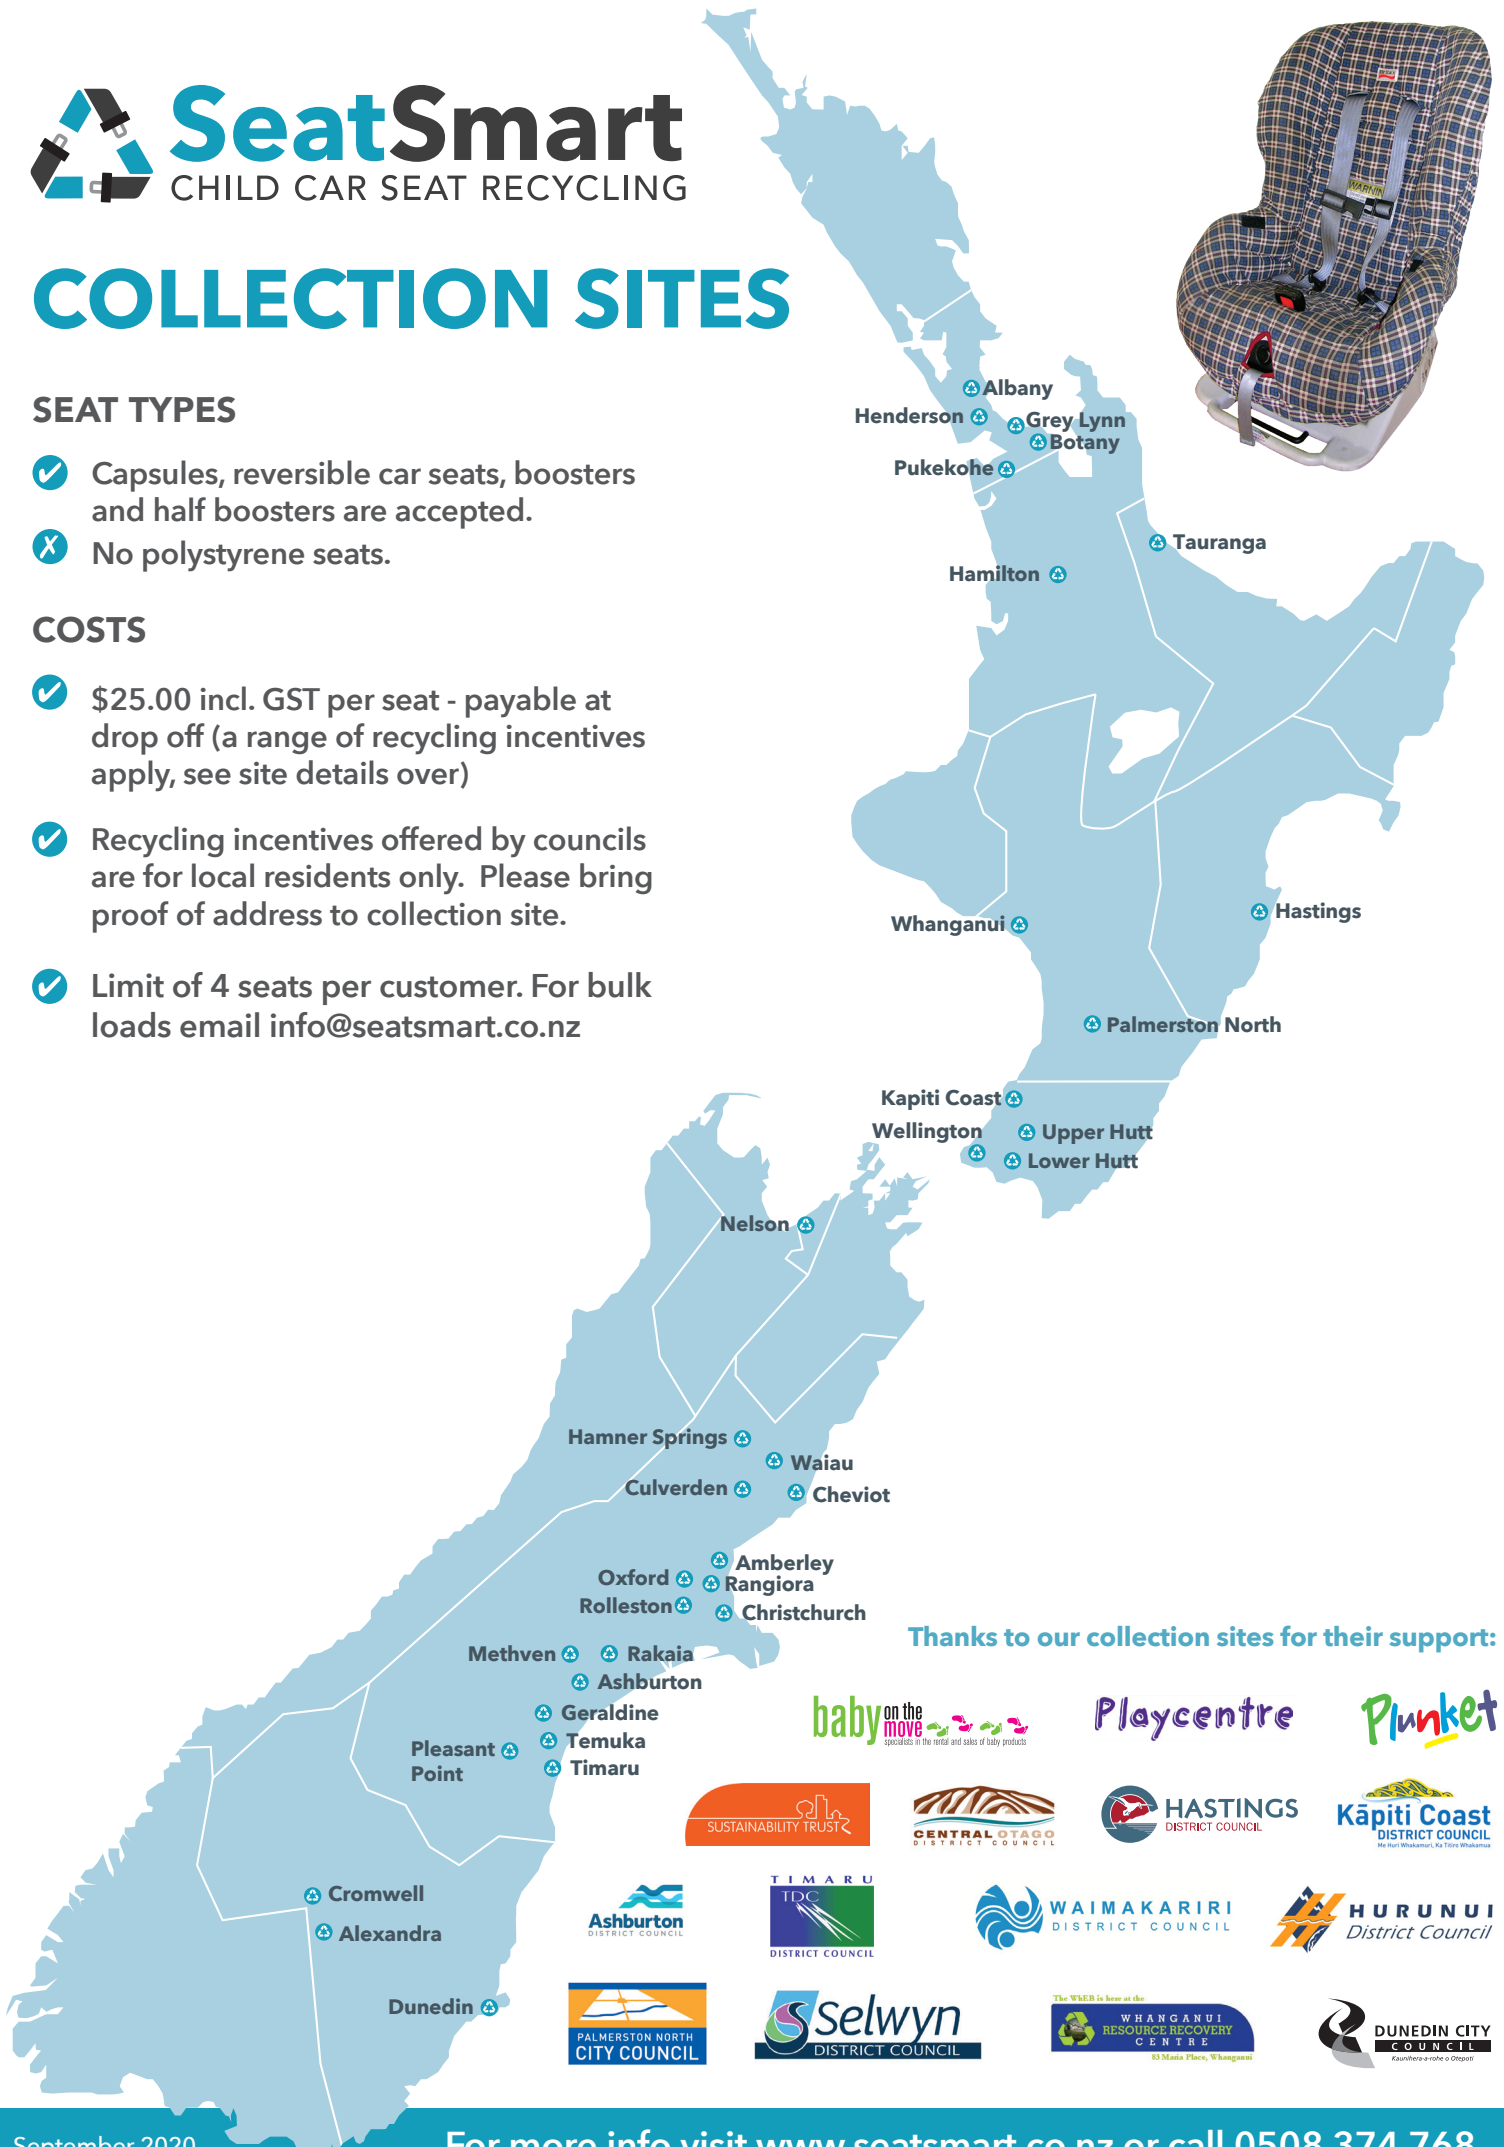

COLLECTION SITES

SEAT TYPES

- ✓ Capsules, reversible car seats, boosters and half boosters are accepted.
- ✗ No polystyrene seats.

COSTS

- ✓ \$25.00 incl. GST per seat - payable at drop off (a range of recycling incentives apply, see site details over)
- ✓ Recycling incentives offered by councils are for local residents only. Please bring proof of address to collection site.
- ✓ Limit of 4 seats per customer. For bulk loads email info@seatsmart.co.nz

Recycling incentives offered by councils are for local residents only. Please bring proof of address to collection site. All prices include GST. Limit of 4 seats per customer. Please contact SeatSmart for bulk loads.